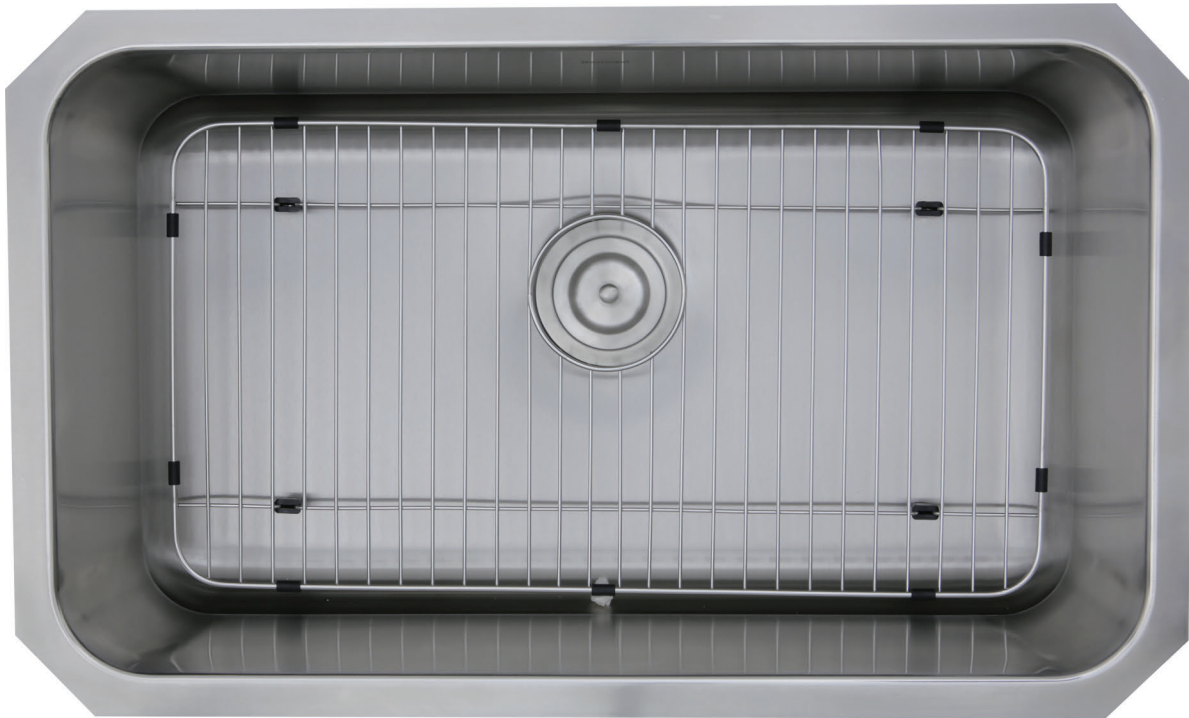

SCONSET COLLECTION 2