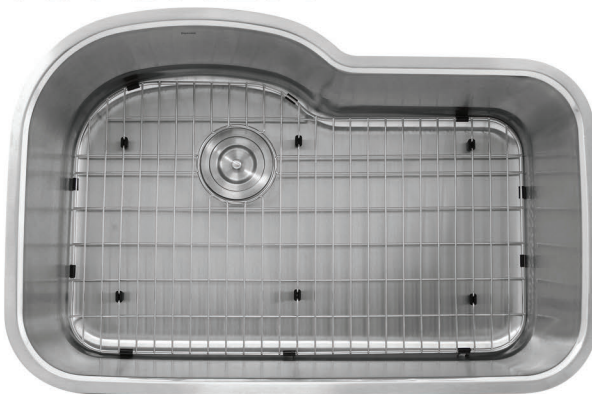

STAINLESS STEEL KITCHEN UNDERMOUNT

MOBYXL-16

ACCESSORY
PACK