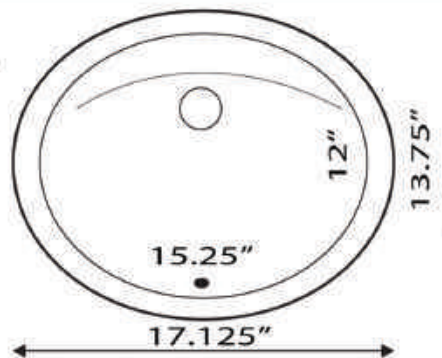

VITREOUS CHINA UNDERMOUNT

All Dimensions are Nominal +/- .25"

UM-16X11-W

UM-16X11-B

DIMENSIONS

Drain Hole Diameter 1.75"
Standard Vanity Drain Required
With Overflow

UM-18X13-W

DIMENSIONS

Drain Hole Diameter 1.75"
Standard Vanity Drain Required
With Overflow

UM-19X11-W

UM-19X11-B

DIMENSIONS

Drain Hole Diameter 1.75"
Standard Vanity Drain Required
With Overflow

Nantucket
S I N K S

3 GREAT POINT COLLECTION

VITREOUS CHINA UNDERMOUNT

All Dimensions are Nominal +/- .25"

UM-2112-W

DIMENSIONS

Drain Hole Diameter 1.75"
Standard Vanity Drain Required
With Overflow

UM-15X12-W

UM-15X12-B

DIMENSIONS

Drain Hole Diameter 1.75"
Standard Vanity Drain Required
With Overflow

Nantucket
S I N K S

GREAT POINT COLLECTION 4

VITREOUS CHINA UNDERMOUNT

All Dimensions are Nominal +/- .25"

UM-17X14-W-K UM-17X14-B-K

UM-13X10-W