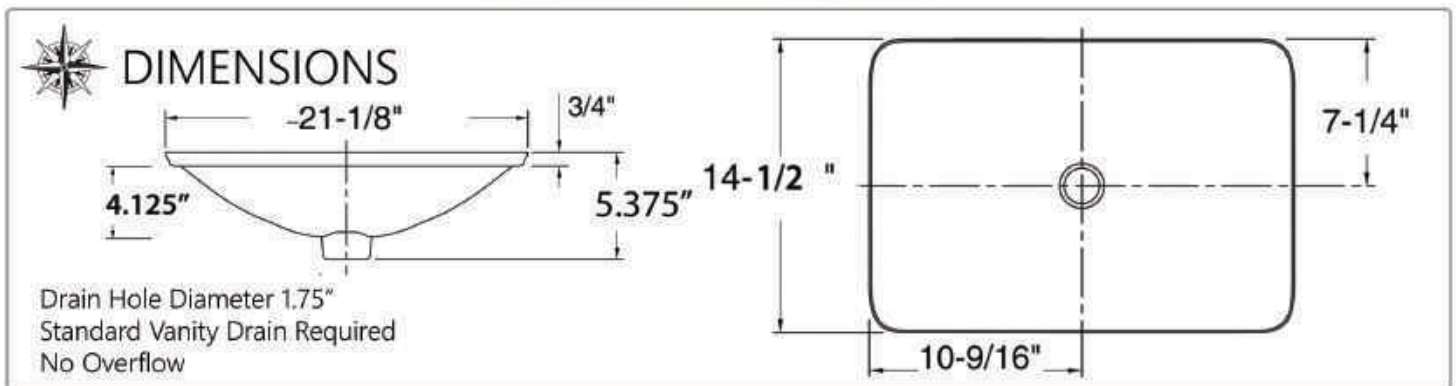

24
MINIMUM
SINK BASE

NO
OVERFLOW

Nantucket
S I N K S

GREAT POINT COLLECTION 8