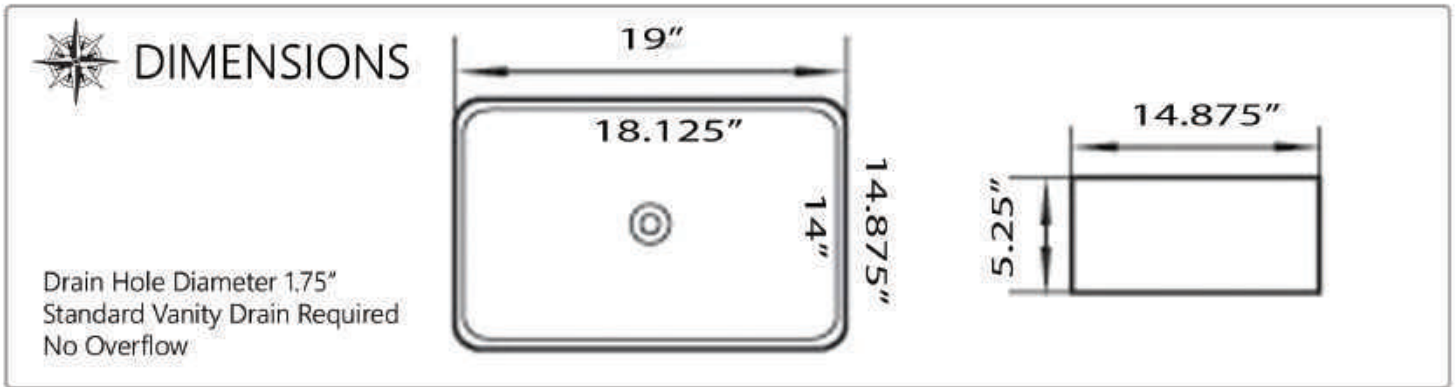

Easy to clean surface.

BRANT POINT COLLECTION

VITREOUS CHINA VESSEL

All Dimensions are Nominal +/- .25"

NSV105

NSV107A

VITREOUS CHINA VESSEL

All Dimensions are Nominal +/- .25"