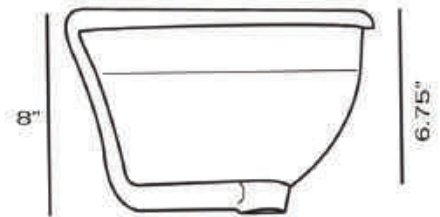

VITREOUS CHINA UNDERMOUNT

All Dimensions are Nominal +/- .25"

UM-16X11-W

UM-16X11-B

DIMENSIONS

Drain Hole Diameter 1.75"
Standard Vanity Drain Required
With Overflow

UM-18X13-W

DIMENSIONS

Drain Hole Diameter 1.75"
Standard Vanity Drain Required
With Overflow

Nantucket SINKS

GREAT POINT COLLECTION 2

VITREOUS CHINA UNDERMOUNT

All Dimensions are Nominal +/- .25"

UM-18X12-W

UM-18X12-B

DIMENSIONS

Drain Hole Diameter 1.75"
Standard Vanity Drain Required
With Overflow

UM-19X11-W

UM-19X11-B

DIMENSIONS

Drain Hole Diameter 1.75"
Standard Vanity Drain Required
With Overflow

Nantucket
S I N K S

3 GREAT POINT COLLECTION

VITREOUS CHINA UNDERMOUNT

All Dimensions are Nominal +/- .25"

UM-2112-W

DIMENSIONS

Drain Hole Diameter 1.75"
Standard Vanity Drain Required
With Overflow

UM-15X12-W

UM-15X12-B

DIMENSIONS