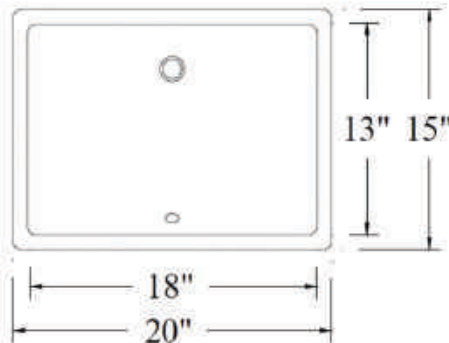

VITREOUS CHINA UNDERMOUNT

All Dimensions are Nominal +/- .25"

UM-16X11-W

UM-16X11-B

DIMENSIONS

Drain Hole Diameter 1.75"
Standard Vanity Drain Required
With Overflow

UM-18X13-W

DIMENSIONS

Drain Hole Diameter 1.75"
Standard Vanity Drain Required
With Overflow

Nantucket SINKS

GREAT POINT COLLECTION 2

VITREOUS CHINA UNDERMOUNT

All Dimensions are Nominal +/- .25"

UM-18X12-W

UM-18X12-B

DIMENSIONS