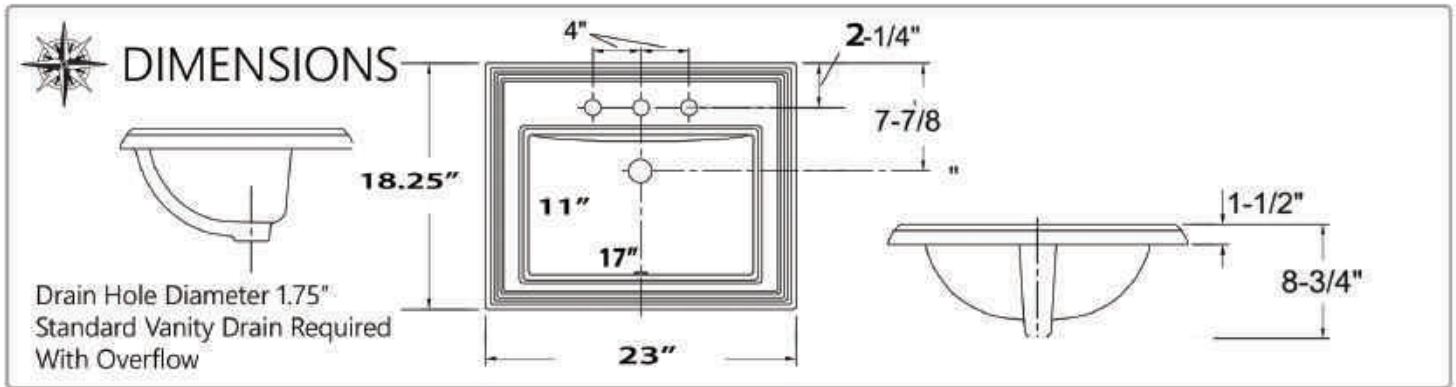

VITREOUS CHINA TOPMOUNT

All Dimensions are Nominal +/- .25"

DI-2418-R8

27
MINIMUM
SINK BASE

OVERFLOW

DI-2114-R