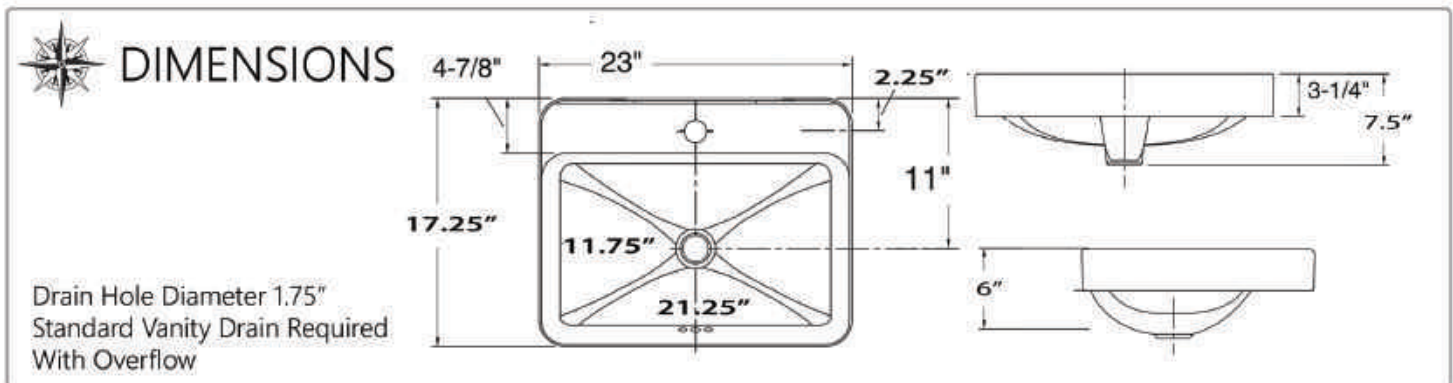

DI-2317-R8