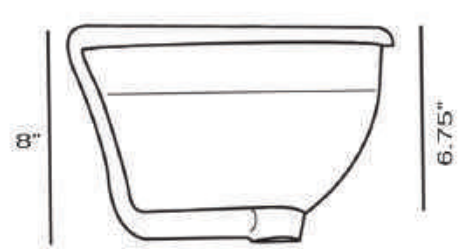

Drain Hole Diameter 1.75"
Standard Vanity Drain Required
With Overflow

Nantucket
S I N K S

GREAT POINT COLLECTION 4

VITREOUS CHINA UNDERMOUNT

All Dimensions are Nominal +/- .25"

UM-17X14-W-K UM-17X14-B-K

UM-13X10-W

UM-13X10-B

VITREOUS CHINA UNDERMOUNT

All Dimensions are Nominal +/- .25"

GB-18X12-W

GLAZED
BOTTOM

DIMENSIONS

Drain Hole Diameter 1.75"
Standard Vanity Drain Required
With Overflow

24
MINIMUM
SINK BASE

GB-15X12-W

GLAZED
BOTTOM

DIMENSIONS

Drain Hole Diameter 1.75"
Standard Vanity Drain Required
With Overflow

21
MINIMUM
SINK BASE

Nantucket
S I N K S

GREAT POINT COLLECTION 6

VITREOUS CHINA UNDERMOUNT

All Dimensions are Nominal +/- .25"

GB-17X14-W

GLAZED
BOTTOM

GB-17X13-W

GLAZED
BOTTOM

7 GREAT POINT COLLECTION

VITREOUS CHINA TOPMOUNT

All Dimensions are Nominal +/- .25"