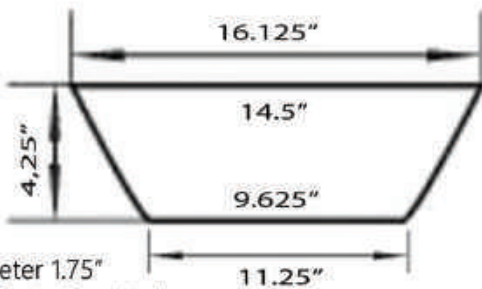

NSV213

DIMENSIONS

Drain Hole Diameter 1.75"
Standard Vanity Drain Required
With Overflow

NSV218

Approximate 6.0" diameter cut out required to accommodate drain and overflow extension. Please use actual sink as template.

DIMENSIONS

Drain Hole Diameter 1.75"
Standard Vanity Drain Required
With Overflow

Nantucket

S I N K S

VITREOUS CHINA VESSEL

All Dimensions are Nominal +/- .25"

NSV222

FIRECLAY VESSEL

CANAL35-90

13 BRANT POINT COLLECTION

VITREOUS CHINA VESSEL

NSV305

All Dimensions are Nominal +/- .25"

DIMENSIONS

Drain Hole Diameter 1.75"
Standard Vanity Drain Required
With Overflow

18
MINIMUM
SINK BASE

NSV109

DIMENSIONS

Drain Hole Diameter 1.75"
Standard Vanity Drain Required
No Overflow

18
MINIMUM
SINK BASE

Nantucket
S I N K S

Nantucket
S I N K S

PREMIUM
BATH ACCESSORIES
COLLECTION

Drains to fit your
Vitreous China needs.