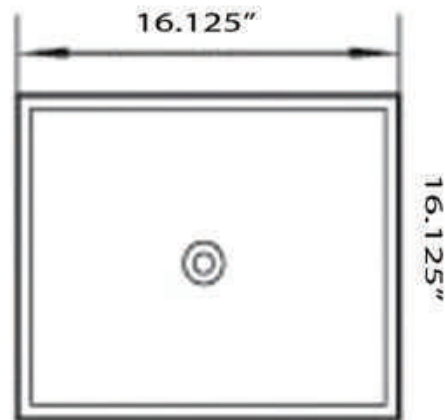

NSV213

DIMENSIONS

Drain Hole Diameter 1.75"
Standard Vanity Drain Required
With Overflow

NSV218

Approximate 6.0" diameter cut out required to accommodate drain and overflow extension. Please use actual sink as template.

DIMENSIONS

Drain Hole Diameter 1.75"
Standard Vanity Drain Required
With Overflow

Nantucket

S I N K S

VITREOUS CHINA VESSEL

All Dimensions are Nominal +/- .25"

NSV222

FIRECLAY VESSEL

CANAL35-90

13 BRANT POINT COLLECTION

VITREOUS CHINA VESSEL

NSV305

All Dimensions are Nominal +/- .25"

DIMENSIONS

Drain Hole Diameter 1.75"
Standard Vanity Drain Required
With Overflow

18
MINIMUM
SINK BASE

NSV109

DIMENSIONS

Drain Hole Diameter 1.75"
Standard Vanity Drain Required
No Overflow

18
MINIMUM
SINK BASE

Nantucket
S I N K S

Nantucket
S I N K S

PREMIUM
BATH ACCESSORIES
COLLECTION

Drains to fit your
Vitreous China needs.