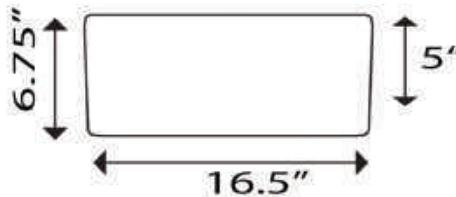

Easy to clean surface.

BRANT POINT COLLECTION

VITREOUS CHINA VESSEL

All Dimensions are Nominal +/- .25"

NSV105

NSV107A

VITREOUS CHINA VESSEL

All Dimensions are Nominal +/- .25"

NSV213

DIMENSIONS

Drain Hole Diameter 1.75"
Standard Vanity Drain Required
With Overflow

NSV218

Approximate 6.0" diameter cut out required to accommodate drain and overflow extension. Please use actual sink as template.