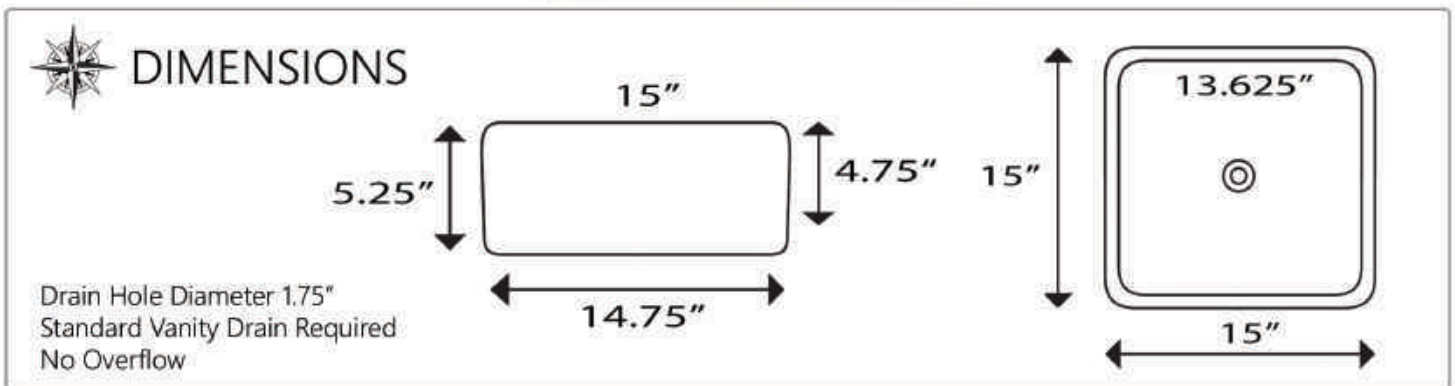

Easy to clean surface.

BRANT POINT COLLECTION

VITREOUS CHINA VESSEL

All Dimensions are Nominal +/- .25"

NSV105

NSV107A

VITREOUS CHINA VESSEL

All Dimensions are Nominal +/- .25"

NSV213

DIMENSIONS

Drain Hole Diameter 1.75"
Standard Vanity Drain Required
With Overflow

NSV218

Approximate 6.0" diameter cut out required to accommodate drain and overflow extension. Please use actual sink as template.