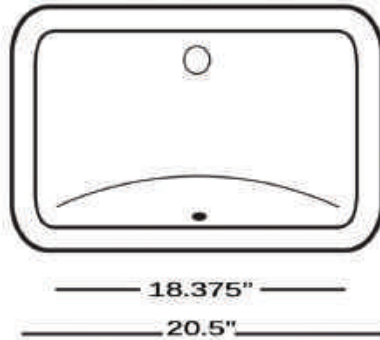

Drain Hole Diameter 1.75"
Standard Vanity Drain Required
With Overflow

Nantucket
S I N K S

GREAT POINT COLLECTION 4

VITREOUS CHINA UNDERMOUNT

All Dimensions are Nominal +/- .25"

UM-17X14-W-K UM-17X14-B-K

UM-13X10-W

UM-13X10-B

VITREOUS CHINA UNDERMOUNT

All Dimensions are Nominal +/- .25"

GB-18X12-W

GLAZED
BOTTOM

DIMENSIONS

Drain Hole Diameter 1.75"
Standard Vanity Drain Required
With Overflow

24
MINIMUM
SINK BASE

GB-15X12-W

GLAZED
BOTTOM

DIMENSIONS

Drain Hole Diameter 1.75"
Standard Vanity Drain Required
With Overflow

21
MINIMUM
SINK BASE

Nantucket
S I N K S

GREAT POINT COLLECTION 6

VITREOUS CHINA UNDERMOUNT

All Dimensions are Nominal +/- .25"

GB-17X14-W

GLAZED
BOTTOM

GB-17X13-W

GLAZED
BOTTOM

7 GREAT POINT COLLECTION

VITREOUS CHINA TOPMOUNT

All Dimensions are Nominal +/- .25"