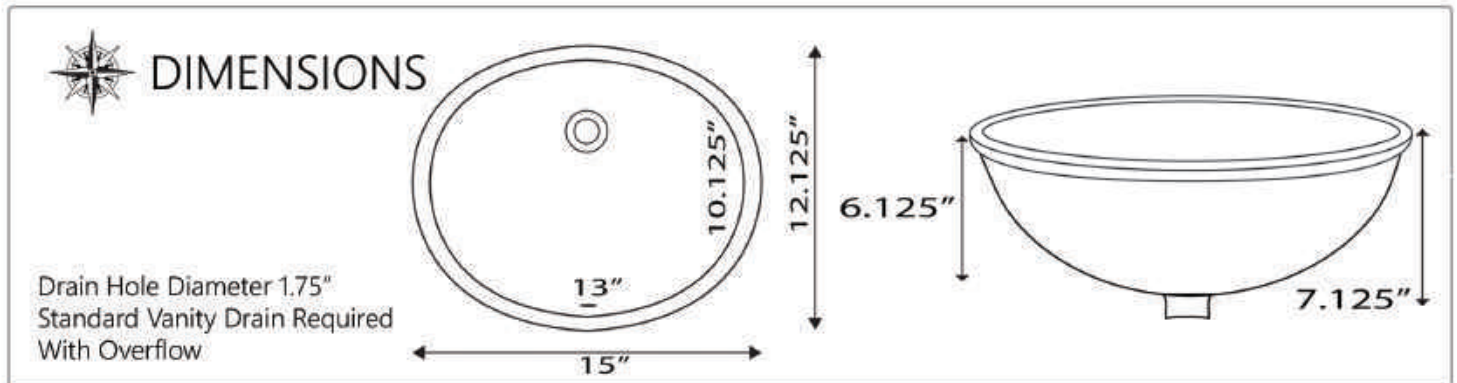

UM-13X10-W

UM-13X10-B