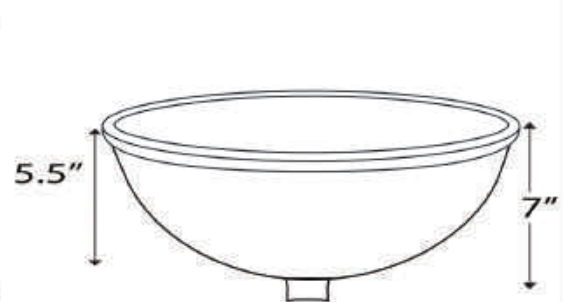

DIMENSIONS

Drain Hole Diameter 1.75"
Standard Vanity Drain Required
With Overflow

21
MINIMUM
SINK BASE

Nantucket
S I N K S

GREAT POINT COLLECTION 6