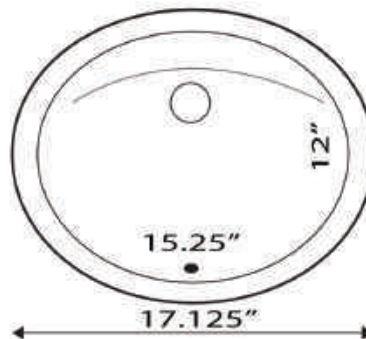

DIMENSIONS

Drain Hole Diameter 1.75"
Standard Vanity Drain Required
With Overflow

21
MINIMUM
SINK BASE

Nantucket
S I N K S

GREAT POINT COLLECTION 6