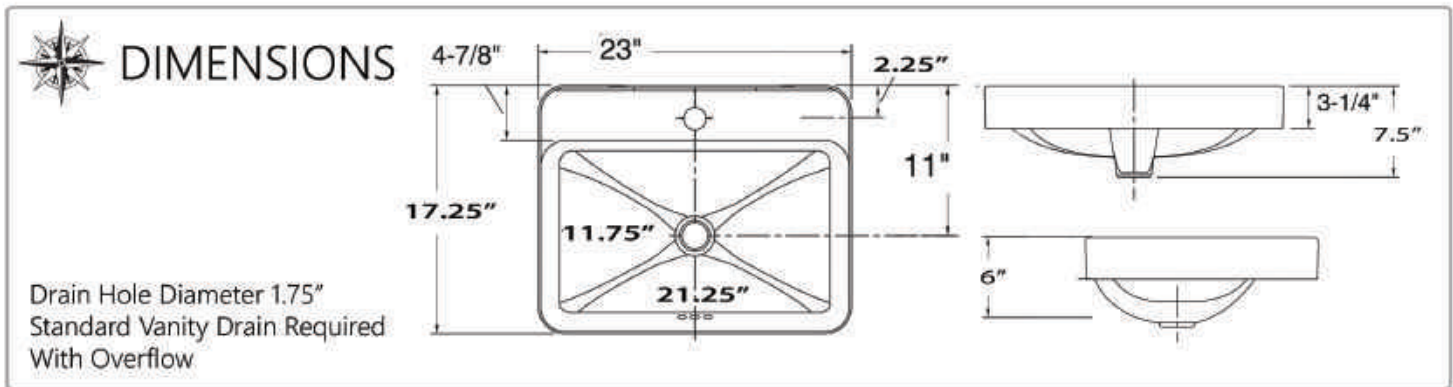

VITREOUS CHINA TOPMOUNT

All Dimensions are Nominal +/- .25"

DI-2317-R1