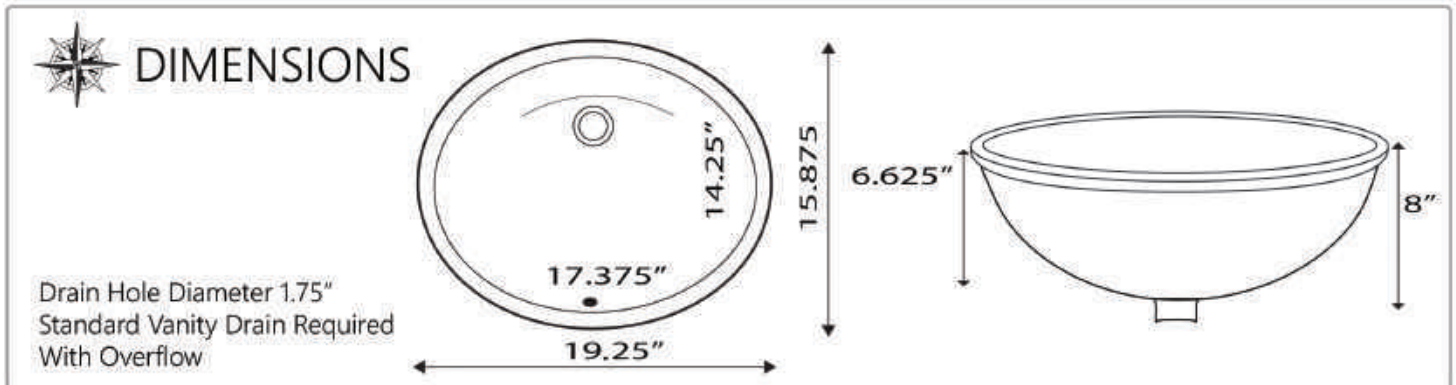

All Dimensions are Nominal +/- .25"

GB-17X14-W

GLAZED
BOTTOM

GB-17X13-W

GLAZED
BOTTOM

7 GREAT POINT COLLECTION

VITREOUS CHINA TOPMOUNT

All Dimensions are Nominal +/- .25"