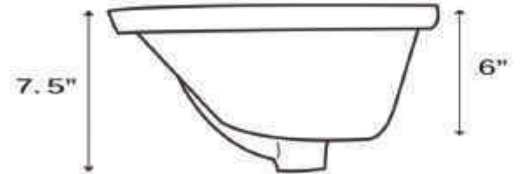

VITREOUS CHINA UNDERMOUNT

All Dimensions are Nominal +/- .25"

UM-16X11-W

UM-16X11-B

DIMENSIONS

Drain Hole Diameter 1.75"
Standard Vanity Drain Required
With Overflow

UM-18X13-W

DIMENSIONS

Drain Hole Diameter 1.75"
Standard Vanity Drain Required
With Overflow

Nantucket SINKS

GREAT POINT COLLECTION 2

VITREOUS CHINA UNDERMOUNT

All Dimensions are Nominal +/- .25"

UM-18X12-W

UM-18X12-B

DIMENSIONS