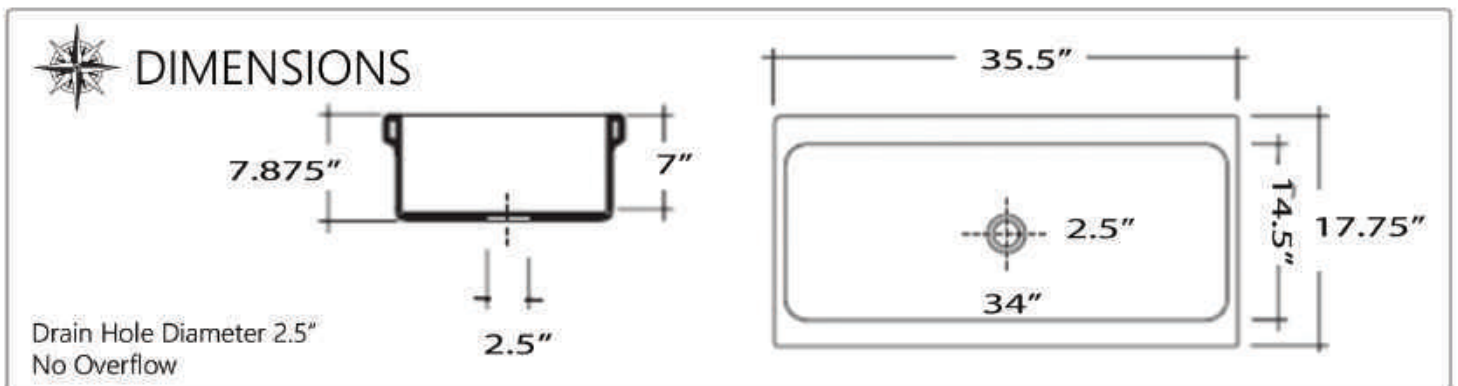

FIRECLAY VESSEL

CANAL35-90

13 BRANT POINT COLLECTION