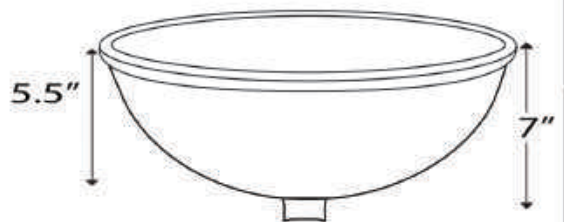

VITREOUS CHINA UNDERMOUNT

All Dimensions are Nominal +/- .25"

UM-2112-W

DIMENSIONS

Drain Hole Diameter 1.75"
Standard Vanity Drain Required
With Overflow

UM-15X12-W

UM-15X12-B

DIMENSIONS

Drain Hole Diameter 1.75"
Standard Vanity Drain Required
With Overflow

Nantucket
S I N K S

GREAT POINT COLLECTION 4

VITREOUS CHINA UNDERMOUNT

All Dimensions are Nominal +/- .25"

UM-17X14-W-K UM-17X14-B-K

UM-13X10-W