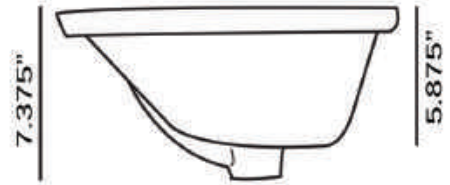

Of course, if you've got the space to spread out, grab one of our 19" x 11" and create a beautiful double vanity or opt for a stand-out vessel style sink. All Nantucket models are durable vitreous china, finished in a porcelain enamel glaze to stand up to daily use in the bathroom, including gels, soaps and toothpastes! Whatever your living accommodations, Nantucket has a sink to get the job done in style.

VITREOUS CHINA UNDERMOUNT

All Dimensions are Nominal +/- .25"

UM-16X11-W

UM-16X11-B

DIMENSIONS

Drain Hole Diameter 1.75"
Standard Vanity Drain Required
With Overflow

UM-18X13-W

DIMENSIONS

Drain Hole Diameter 1.75"
Standard Vanity Drain Required
With Overflow

Nantucket SINKS

GREAT POINT COLLECTION 2

VITREOUS CHINA UNDERMOUNT

All Dimensions are Nominal +/- .25"

UM-18X12-W

UM-18X12-B

DIMENSIONS