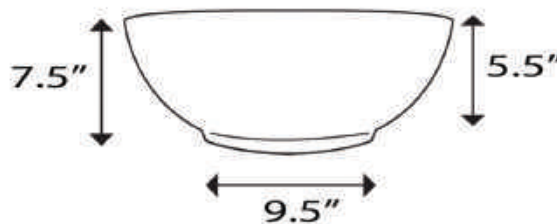

Easy to clean surface.

BRANT POINT COLLECTION

VITREOUS CHINA VESSEL

All Dimensions are Nominal +/- .25"

NSV105

NSV107A

VITREOUS CHINA VESSEL

All Dimensions are Nominal +/- .25"

NSV213

DIMENSIONS

Drain Hole Diameter 1.75"
Standard Vanity Drain Required
With Overflow

NSV218

Approximate 6.0" diameter cut out required to accommodate drain and overflow extension. Please use actual sink as template.

DIMENSIONS

Drain Hole Diameter 1.75"
Standard Vanity Drain Required
With Overflow

Nantucket

S I N K S

VITREOUS CHINA VESSEL

All Dimensions are Nominal +/- .25"

NSV222

FIRECLAY VESSEL