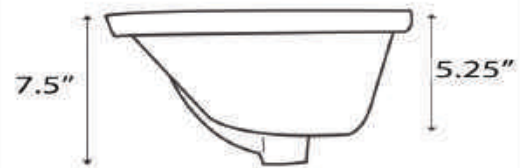

VITREOUS CHINA UNDERMOUNT

All Dimensions are Nominal +/- .25"

UM-16X11-W

UM-16X11-B

DIMENSIONS

Drain Hole Diameter 1.75"
Standard Vanity Drain Required
With Overflow

UM-18X13-W

DIMENSIONS

Drain Hole Diameter 1.75"
Standard Vanity Drain Required
With Overflow

Nantucket SINKS

GREAT POINT COLLECTION 2

VITREOUS CHINA UNDERMOUNT

All Dimensions are Nominal +/- .25"

UM-18X12-W

UM-18X12-B

DIMENSIONS

Drain Hole Diameter 1.75"
Standard Vanity Drain Required
With Overflow

UM-19X11-W

UM-19X11-B

DIMENSIONS

Drain Hole Diameter 1.75"
Standard Vanity Drain Required
With Overflow

Nantucket
S I N K S

3 GREAT POINT COLLECTION

VITREOUS CHINA UNDERMOUNT

All Dimensions are Nominal +/- .25"

UM-2112-W

DIMENSIONS

Drain Hole Diameter 1.75"
Standard Vanity Drain Required
With Overflow

UM-15X12-W

UM-15X12-B

DIMENSIONS