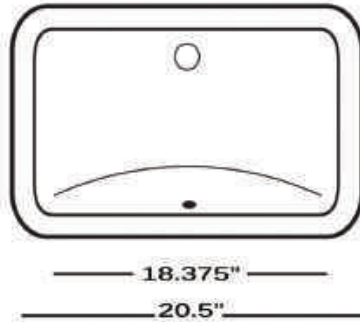

VITREOUS CHINA UNDERMOUNT

All Dimensions are Nominal +/- .25"

UM-16X11-W

UM-16X11-B

DIMENSIONS

Drain Hole Diameter 1.75"
Standard Vanity Drain Required
With Overflow

UM-18X13-W

DIMENSIONS

Drain Hole Diameter 1.75"
Standard Vanity Drain Required
With Overflow

Nantucket SINKS

GREAT POINT COLLECTION 2

VITREOUS CHINA UNDERMOUNT

All Dimensions are Nominal +/- .25"

UM-18X12-W

UM-18X12-B

DIMENSIONS

Drain Hole Diameter 1.75"
Standard Vanity Drain Required
With Overflow

UM-19X11-W

UM-19X11-B

DIMENSIONS

Drain Hole Diameter 1.75"
Standard Vanity Drain Required
With Overflow

Nantucket
S I N K S

3 GREAT POINT COLLECTION

VITREOUS CHINA UNDERMOUNT

All Dimensions are Nominal +/- .25"

UM-2112-W

DIMENSIONS

Drain Hole Diameter 1.75"
Standard Vanity Drain Required
With Overflow

UM-15X12-W

UM-15X12-B

DIMENSIONS