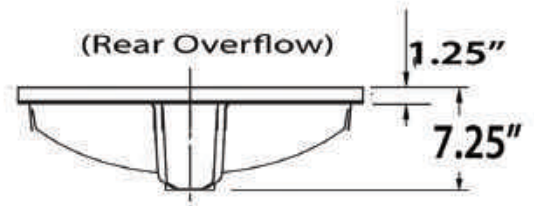

VITREOUS CHINA UNDERMOUNT

All Dimensions are Nominal +/- .25"

UM-2112-W

DIMENSIONS

Drain Hole Diameter 1.75"
Standard Vanity Drain Required
With Overflow

UM-15X12-W

UM-15X12-B

DIMENSIONS

Drain Hole Diameter 1.75"
Standard Vanity Drain Required
With Overflow

Nantucket
S I N K S

GREAT POINT COLLECTION 4

VITREOUS CHINA UNDERMOUNT

All Dimensions are Nominal +/- .25"

UM-17X14-W-K UM-17X14-B-K

UM-13X10-W