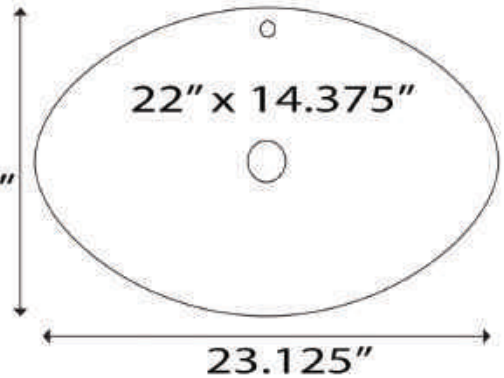

NSV213

DIMENSIONS

Drain Hole Diameter 1.75"
Standard Vanity Drain Required
With Overflow

NSV218

Approximate 6.0" diameter cut out required to accommodate drain and overflow extension. Please use actual sink as template.

DIMENSIONS

Drain Hole Diameter 1.75"
Standard Vanity Drain Required
With Overflow

Nantucket

S I N K S

VITREOUS CHINA VESSEL

All Dimensions are Nominal +/- .25"

NSV222

FIRECLAY VESSEL

CANAL35-90

13 BRANT POINT COLLECTION

VITREOUS CHINA VESSEL

NSV305

All Dimensions are Nominal +/- .25"

DIMENSIONS

Drain Hole Diameter 1.75"
Standard Vanity Drain Required
With Overflow

18
MINIMUM
SINK BASE

NSV109

DIMENSIONS

Drain Hole Diameter 1.75"
Standard Vanity Drain Required
No Overflow

18
MINIMUM
SINK BASE

Nantucket
S I N K S

Nantucket
S I N K S

PREMIUM
BATH ACCESSORIES
COLLECTION

Drains to fit your
Vitreous China needs.