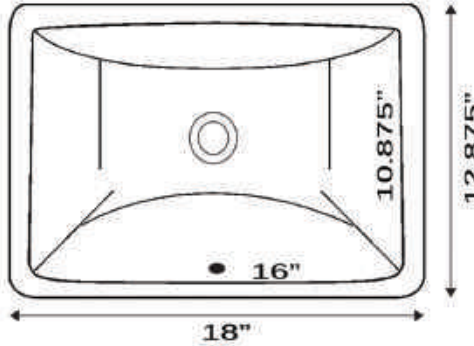

VITREOUS CHINA UNDERMOUNT

All Dimensions are Nominal +/- .25"

UM-16X11-W

UM-16X11-B

DIMENSIONS

Drain Hole Diameter 1.75"
Standard Vanity Drain Required
With Overflow

UM-18X13-W

DIMENSIONS

Drain Hole Diameter 1.75"
Standard Vanity Drain Required
With Overflow

Nantucket SINKS

GREAT POINT COLLECTION 2

VITREOUS CHINA UNDERMOUNT

All Dimensions are Nominal +/- .25"

UM-18X12-W

UM-18X12-B

DIMENSIONS

Drain Hole Diameter 1.75"
Standard Vanity Drain Required
With Overflow

UM-19X11-W

UM-19X11-B

DIMENSIONS

Drain Hole Diameter 1.75"
Standard Vanity Drain Required
With Overflow

Nantucket
S I N K S

3 GREAT POINT COLLECTION