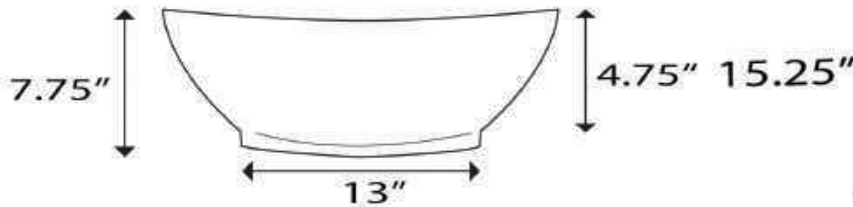

CANAL35-90

13 BRANT POINT COLLECTION

VITREOUS CHINA VESSEL

NSV305

All Dimensions are Nominal +/- .25"

DIMENSIONS

Drain Hole Diameter 1.75"
Standard Vanity Drain Required
With Overflow

18
MINIMUM
SINK BASE