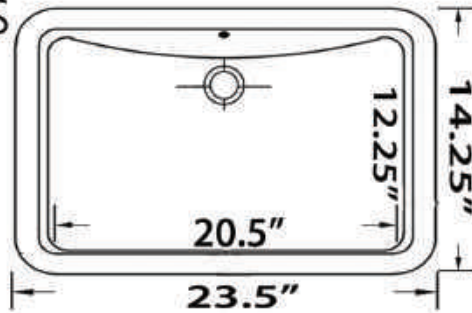

Drain Hole Diameter 1.75"
Standard Vanity Drain Required
With Overflow

UM-19X11-W

UM-19X11-B

DIMENSIONS

Drain Hole Diameter 1.75"
Standard Vanity Drain Required
With Overflow

Nantucket
S I N K S

3 GREAT POINT COLLECTION

VITREOUS CHINA UNDERMOUNT

All Dimensions are Nominal +/- .25"

UM-2112-W

DIMENSIONS

Drain Hole Diameter 1.75"
Standard Vanity Drain Required
With Overflow

UM-15X12-W

UM-15X12-B

DIMENSIONS

Drain Hole Diameter 1.75"
Standard Vanity Drain Required
With Overflow

Nantucket
S I N K S

GREAT POINT COLLECTION 4

VITREOUS CHINA UNDERMOUNT

All Dimensions are Nominal +/- .25"

UM-17X14-W-K UM-17X14-B-K

UM-13X10-W

UM-13X10-B

VITREOUS CHINA UNDERMOUNT

All Dimensions are Nominal +/- .25"

GB-18X12-W

GLAZED
BOTTOM

DIMENSIONS

Drain Hole Diameter 1.75"
Standard Vanity Drain Required
With Overflow

24
MINIMUM
SINK BASE