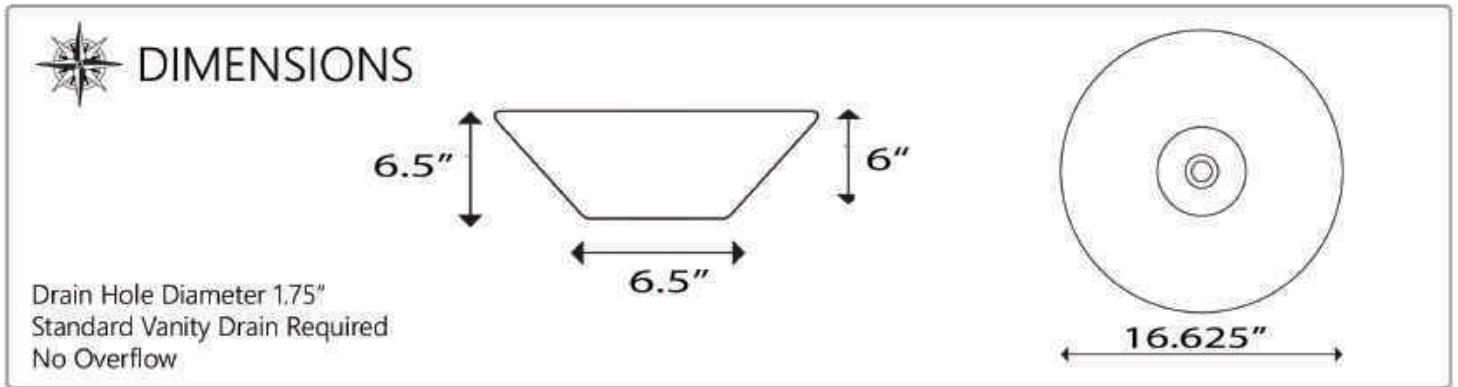

DIMENSIONS

Drain Hole Diameter 1.75"
Standard Vanity Drain Required
With Overflow

Nantucket

S I N K S

VITREOUS CHINA VESSEL

All Dimensions are Nominal +/- .25"

NSV222

FIRECLAY VESSEL