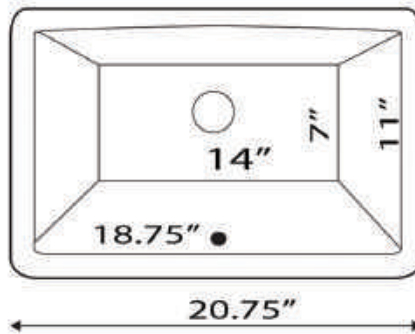

VITREOUS CHINA UNDERMOUNT

All Dimensions are Nominal +/- .25"

UM-16X11-W

UM-16X11-B

DIMENSIONS

Drain Hole Diameter 1.75"
Standard Vanity Drain Required
With Overflow

UM-18X13-W

DIMENSIONS

Drain Hole Diameter 1.75"
Standard Vanity Drain Required
With Overflow

Nantucket SINKS

GREAT POINT COLLECTION 2

VITREOUS CHINA UNDERMOUNT

All Dimensions are Nominal +/- .25"

UM-18X12-W

UM-18X12-B

DIMENSIONS

Drain Hole Diameter 1.75"
Standard Vanity Drain Required
With Overflow

UM-19X11-W

UM-19X11-B

DIMENSIONS

Drain Hole Diameter 1.75"
Standard Vanity Drain Required
With Overflow

Nantucket
S I N K S

3 GREAT POINT COLLECTION

VITREOUS CHINA UNDERMOUNT

All Dimensions are Nominal +/- .25"

UM-2112-W

DIMENSIONS

Drain Hole Diameter 1.75"
Standard Vanity Drain Required
With Overflow

UM-15X12-W

UM-15X12-B

DIMENSIONS