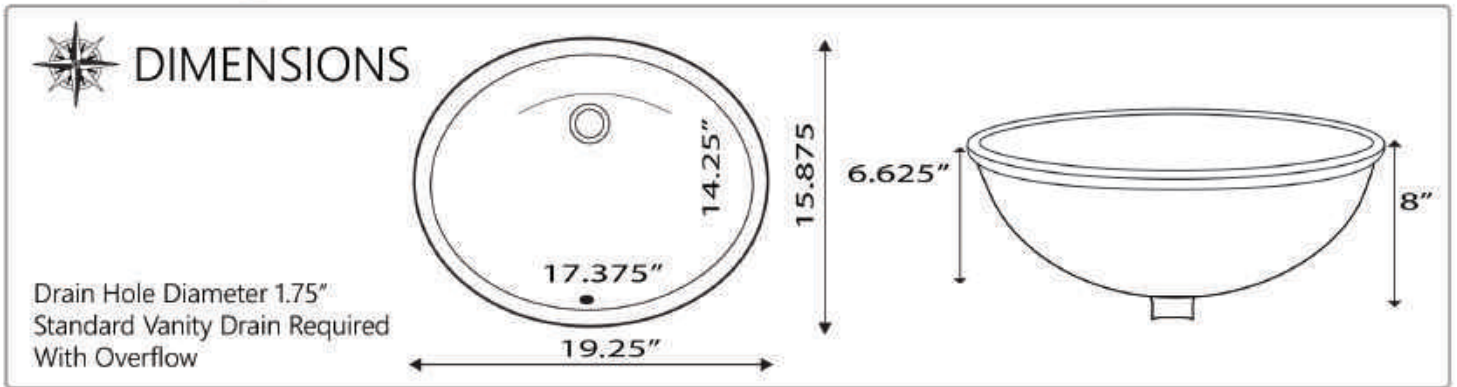

Drain Hole Diameter 1.75"
Standard Vanity Drain Required
With Overflow

Nantucket
S I N K S

GREAT POINT COLLECTION 4

VITREOUS CHINA UNDERMOUNT

All Dimensions are Nominal +/- .25"

UM-17X14-W-K UM-17X14-B-K

UM-13X10-W