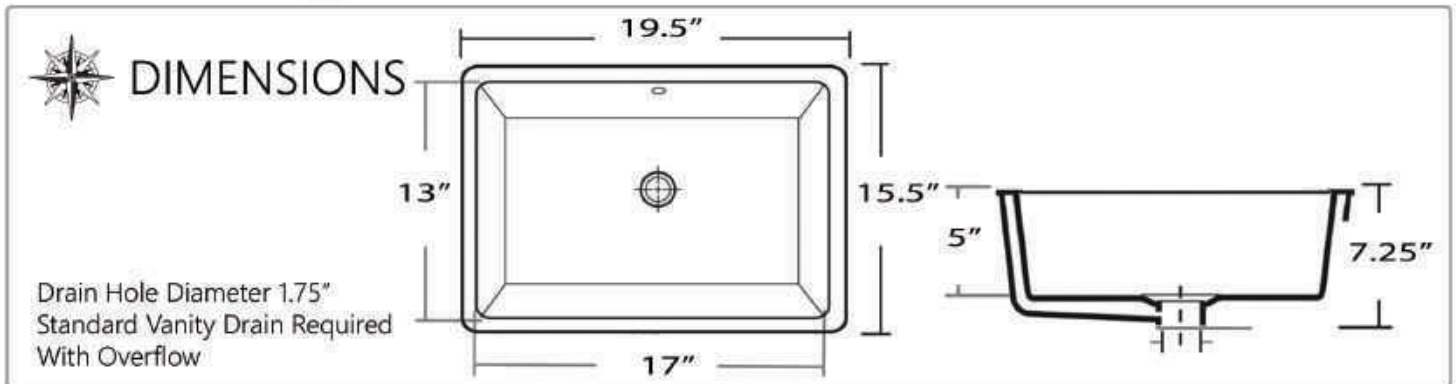

All Dimensions are Nominal +/- .25"

GB-17X14-W

GLAZED
BOTTOM

GB-17X13-W

GLAZED
BOTTOM

7 GREAT POINT COLLECTION

VITREOUS CHINA TOPMOUNT

All Dimensions are Nominal +/- .25"